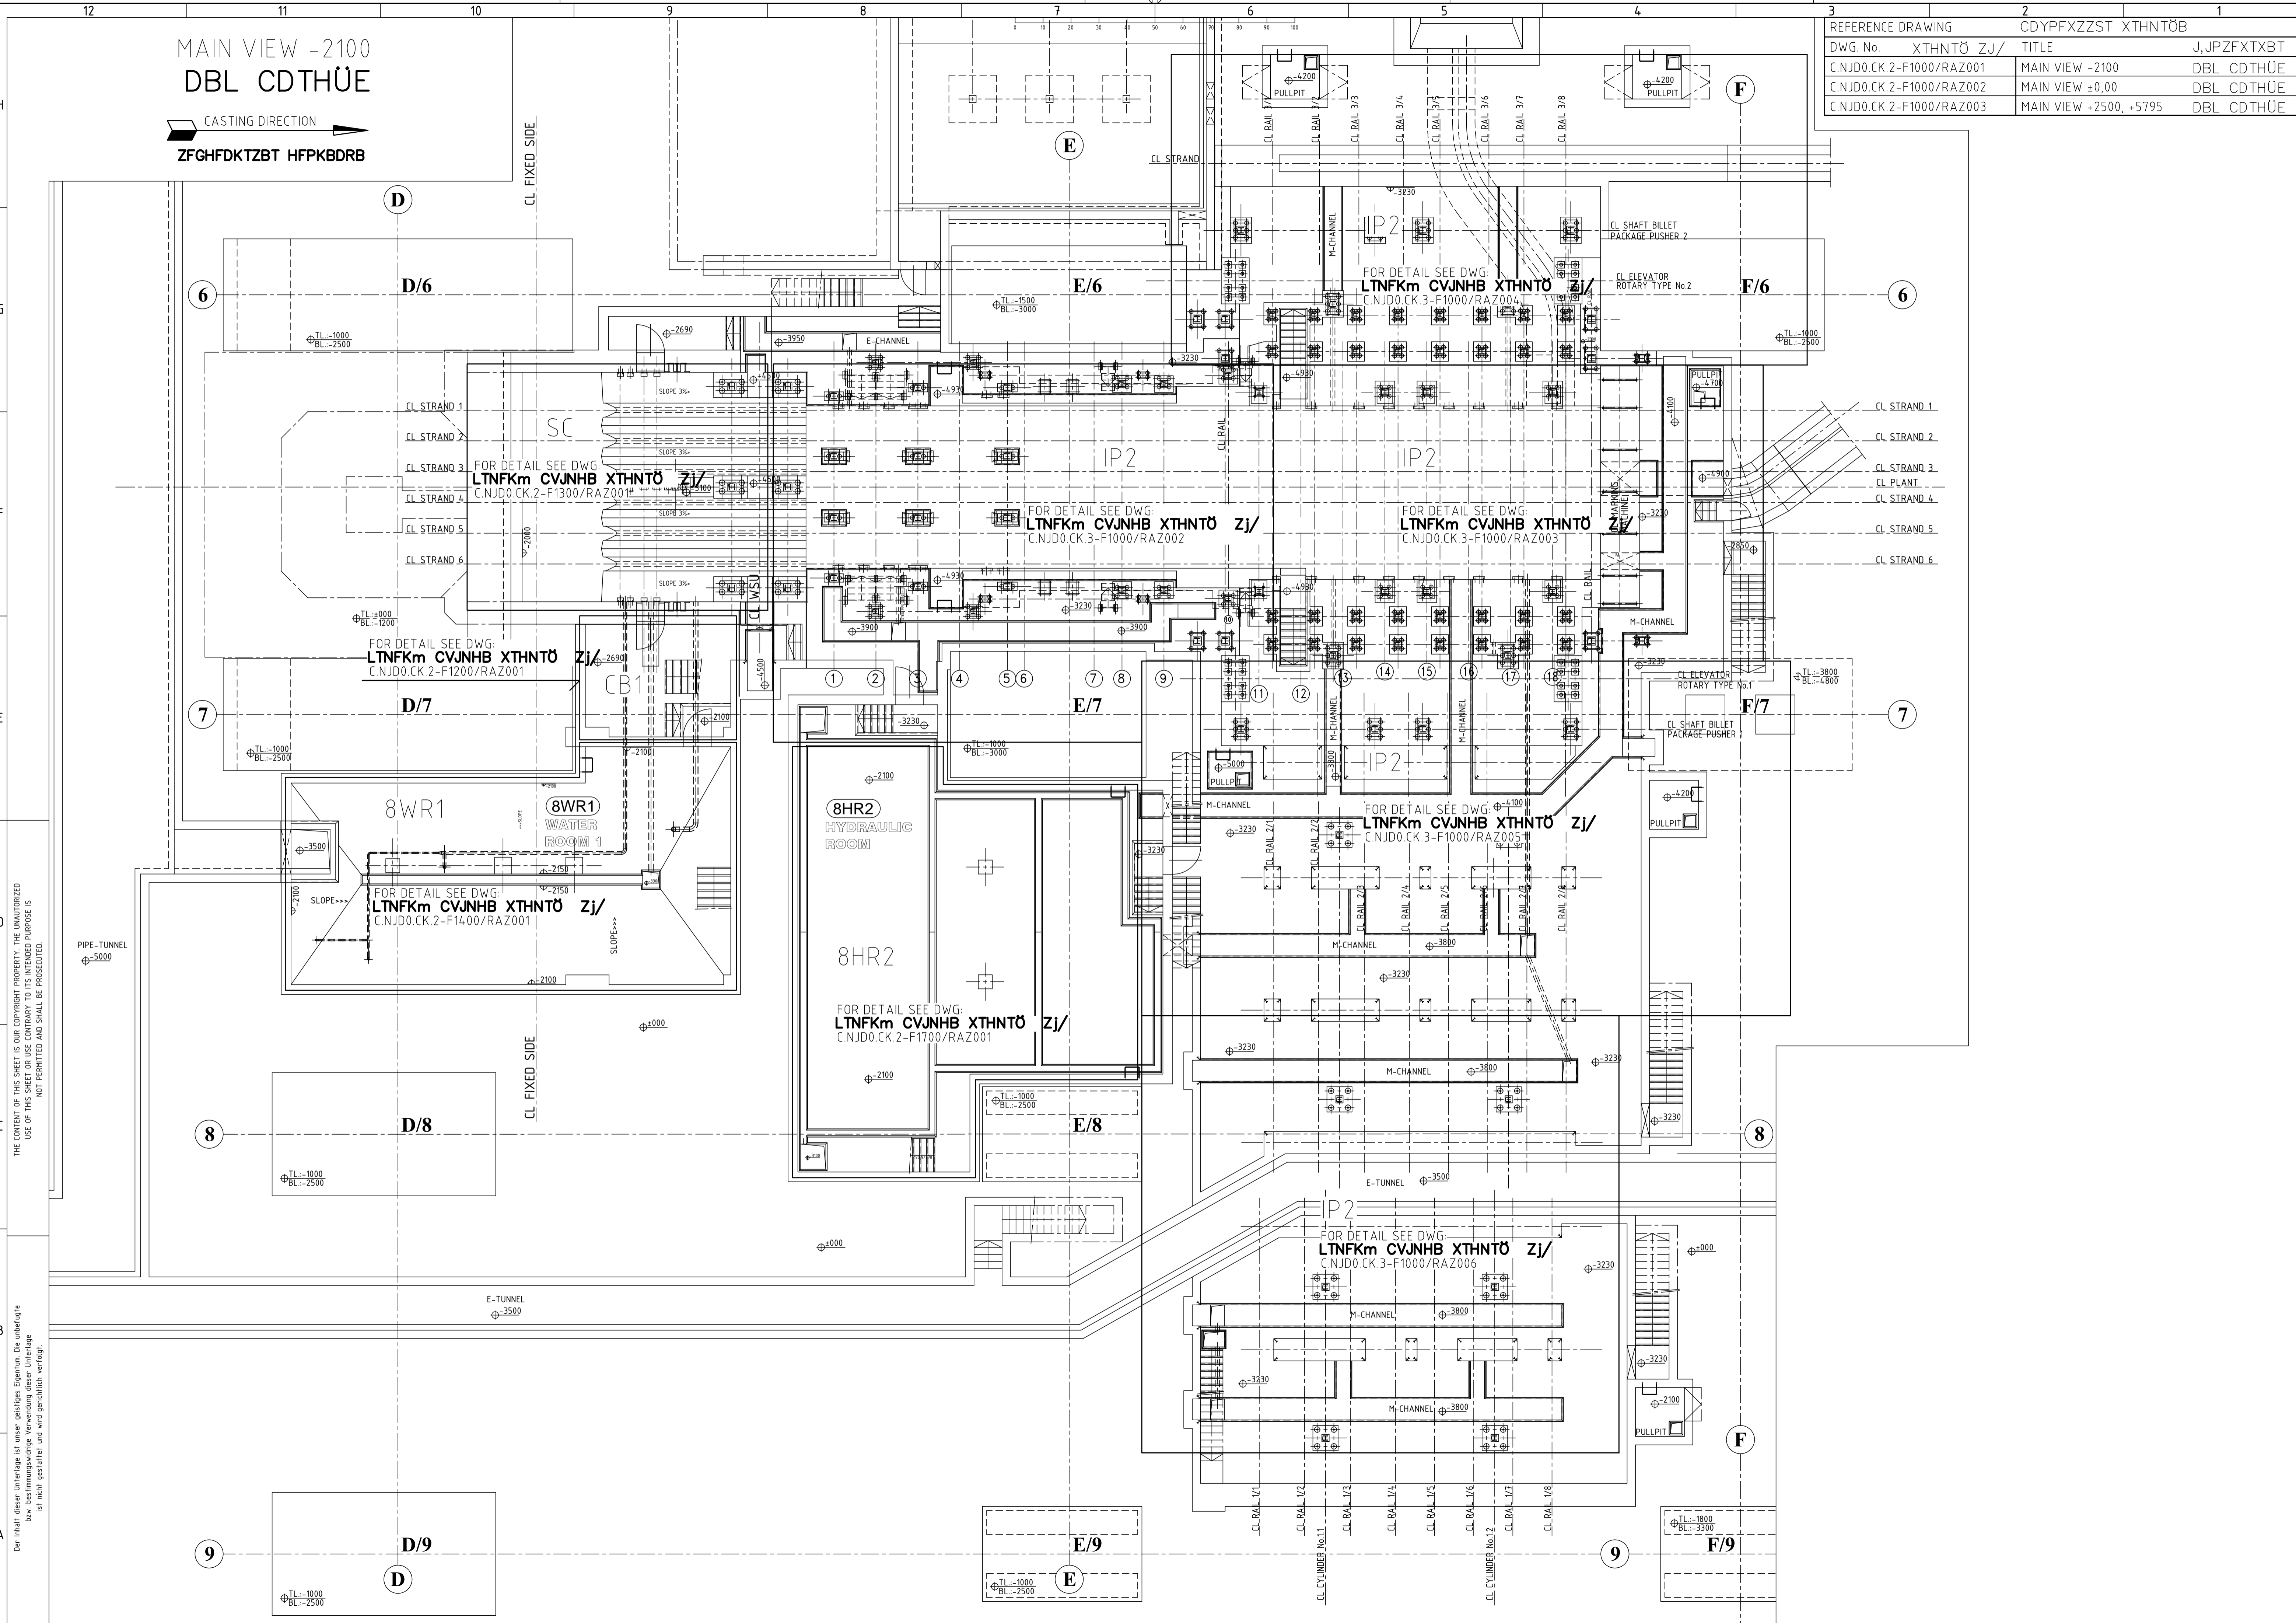

MAIN VIEW -2100
DBL CDTHÜE

CASTING DIRECTION
ZFGHFKTZBT HFPKDBRB

REFERENCE DRAWING	CDYFPXZZST XTHNTÖB	
DWG. No.	XTHNTÖ ZJ/	TITLE J,JPZFTXBT
C.NJDO.CK.2-F1000/RAZ001	MAIN VIEW -2100	DBL CDTHÜE
C.NJDO.CK.2-F1000/RAZ002	MAIN VIEW ±0,00	DBL CDTHÜE
C.NJDO.CK.2-F1000/RAZ003	MAIN VIEW +2500, +5795	DBL CDTHÜE

THE CONTENT OF THIS SHEET IS OUR COPYRIGHT PROPERTY. THE UNAUTHORIZED USE OF THIS SHEET FOR ANY OTHER PURPOSE IS NOT PERMITTED AND SHALL BE PROSECUTED.