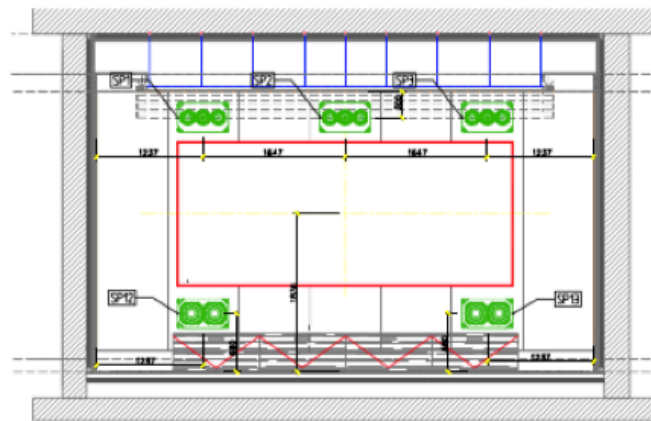

LEGEND

- TOUCH SCREEN
the length of the free end of the cable 1m
- SPEAKER
the length of the free end of the cable 1m
- SOCKET RJ-45
the length of the free end of the cable 1m
- SOCKET RG-11
the length of the free end of the cable 1m
- SPEAKER CABLE SCP 16/20FC-LSZH-WT
- DATA CONTROL CABLE SCP HNCPRO+ SH-LSZH
- DATA CONTROL CABLE SCP HNC-9
- COAXIAL CABLE RG6/JDC-GN
- HDMI CABLE

Issue:
PROJECT
Original Size:
A1

TITLE:
Villa Karaoke
Basement
Cinema

Date: 20.04.2016 Scale:
Project No: Drawn by: MH [15] MASTER
Drawing No: PL_EL_AV
Cad File:

LEGEND

- TOUCH SCREEN**
The height of the top end of the case for
- SPEAKER**
The height of the top end of the cable for
- SOCKET 220V**
The height of the top end of the case for
- SOCKET RJ-45**
The height of the top end of the case for
- SOCKET RG-11**
The height of the top end of the cable for
- SPEAKER CABLE SCP 16/20FC-LSZH-WT**
- DATA CONTROL CABLE SCP HNCPRO+ SH-LSZH**
- DATA CONTROL CABLE SCP HNC-9**
- COAXIAL CABLE RG6/UDC-GN**
- HDMI CABLE**