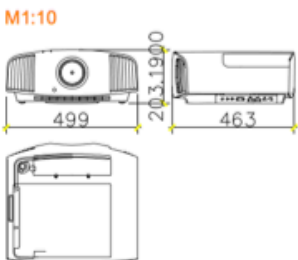

TSM1

UPS1

PJ1

PROJECT
Original Size:
A1

TITLE:
Villa Karaoke
Basement
Cinema

Date: 20.04.2016
Scale:
Project No: 115
Drawn by: MAISTER
Drawing No: DE_AV
Cod File:
www.maisterhouse.com