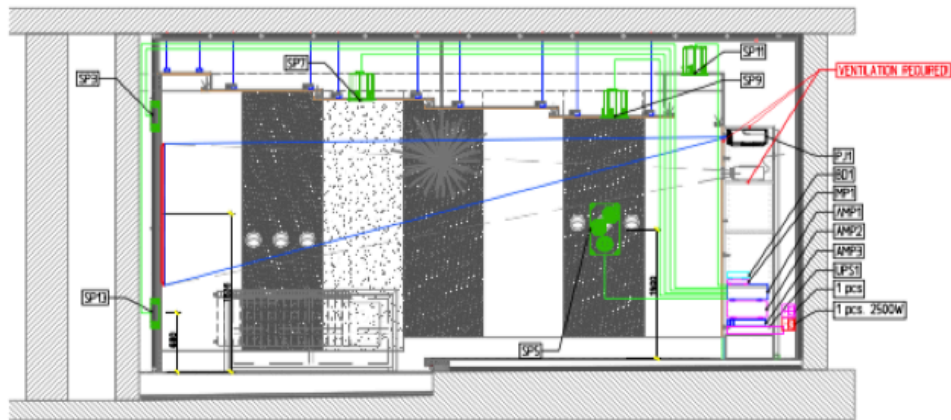

LEGEND

- TOUCH SCREEN
the length of the free end of the cable 1m
- SPEAKER
the length of the free end of the cable 1m
- SOCKET RJ-45
the length of the free end of the cable 1m
- SOCKET RG-11
the length of the free end of the cable 1m
- SPEAKER CABLE SCP 16/20FC-LSZH-WT
- DATA CONTROL CABLE SCP HNCPRO+ SH-LSZH
- DATA CONTROL CABLE SCP HNC-9
- COAXIAL CABLE RG6/JDC-GN
- HDMI CABLE

Issue:
PROJECT
Original Size:
A1

TITLE:
Villa Karaoke
Basement
Cinema

Date: 20.04.2016 Scale:
Project No: Drawn by: MH [15] MASTER
Drawing No: PL_EL_AV
Cad File:

LEGEND

- TOUCH SCREEN**
The height of the top end of the case for
- SPEAKER**
The height of the top end of the cable for
- SOCKET 220V**
The height of the top end of the case for
- SOCKET RJ-45**
The height of the top end of the case for
- SOCKET RG-11**
The height of the top end of the cable for
- SPEAKER CABLE SCP 16/20FC-LSZH-WT**
- DATA CONTROL CABLE SCP HNCPRO+ SH-LSZH**
- DATA CONTROL CABLE SCP HNC-9**
- COAXIAL CABLE RG6/UDC-GN**
- HDMI CABLE**