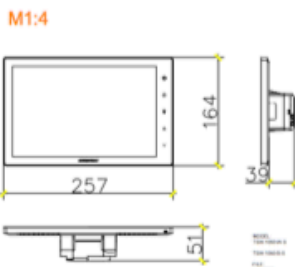

BD1

MP1

TS1

TSM1

PROJECT
Original Size:
A1

TITLE:
Villa Karaoke
Basement
Cinema

Date: 20.04.2016
Scale:
Project No: 115
Drawn by: MAISTER
Drawing No: DE_AV
Cod File:
www.maisterhouse.com