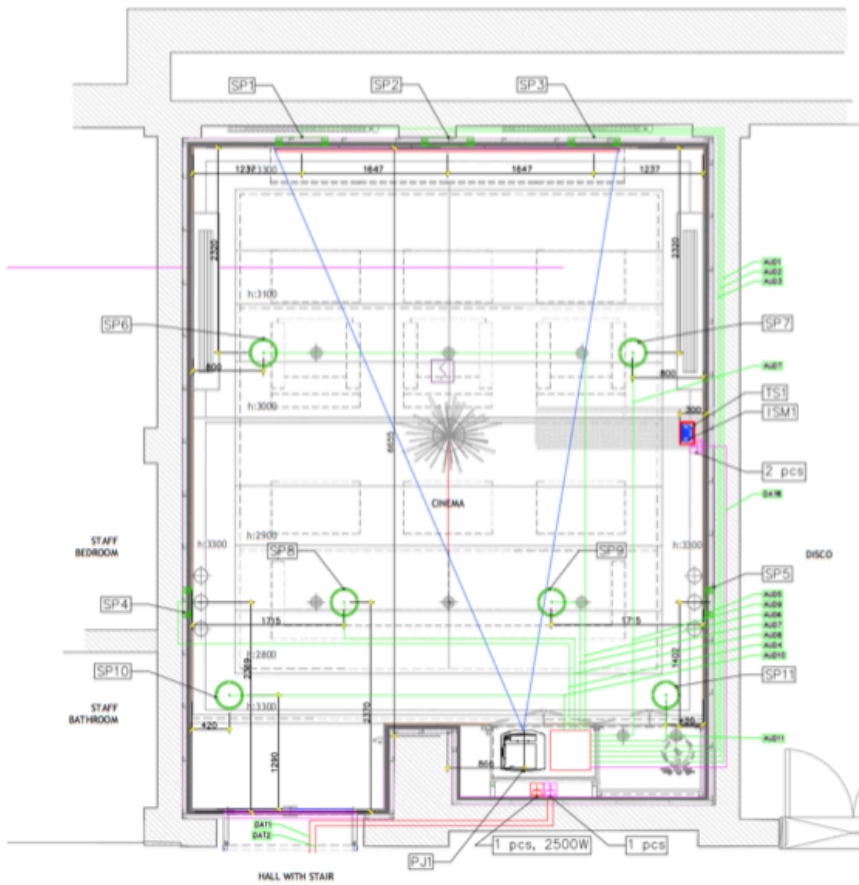

0-18 CINEMA ROOM					
WIRING					
KABELRUBRIK WYKRES					
#	NAME ON DRAWING NADZWIĘCZE NA RZĘTOWIE	TYPE TYTUŁ	Q-TY KOP.ŁO	LENGTH, M DŁUGOŚĆ, M	COMMENTS KOMENTARZ
1	AUG1	SCP 14SDFC-LSZH-WT	1		state of equipment not specified
2	AUG2	SCP 14SDFC-LSZH-WT	1		state of equipment not specified
3	AUG3	SCP 14SDFC-LSZH-WT	1		state of equipment not specified
4	AUG4	SCP 14SDFC-LSZH-WT	1		state of equipment not specified
5	AUG5	SCP 14SDFC-LSZH-WT	1		state of equipment not specified
6	AUG6	SCP 14SDFC-LSZH-WT	1		state of equipment not specified
7	AUG7	SCP 14SDFC-LSZH-WT	1		state of equipment not specified
8	AUG8	SCP 14SDFC-LSZH-WT	1		state of equipment not specified
9	AUG9	SCP 14SDFC-LSZH-WT	1		state of equipment not specified
10	AUG10	SCP 14SDFC-LSZH-WT	1		state of equipment not specified
11	AUG11	SCP 14SDFC-LSZH-WT	1		state of equipment not specified
12	AUG12	SCP 14SDFC-LSZH-WT	1		state of equipment not specified
13	AUG13	SCP 14SDFC-LSZH-WT	1		state of equipment not specified
14	DAT1	HNC-8	1	75	state of equipment not specified
15	DAT2	HNC-8	1	75	state of equipment not specified
16	DAT3	SCP HNCPROPLUS-SH-LSZH	1	1	state of equipment not specified
17	DAT4	SCP HNCPROPLUS-SH-LSZH	1	1	state of equipment not specified
18	DAT5	SCP HNCPROPLUS-SH-LSZH	1	1	state of equipment not specified
19	DAT6	SCP HNCPROPLUS-SH-LSZH	1	1	state of equipment not specified
20	DAT7	SCP HNCPROPLUS-SH-LSZH	1	1	state of equipment not specified
21	DAT8	SCP HNCPROPLUS-SH-LSZH	1	1	state of equipment not specified
22	DAT9	SCP HNCPROPLUS-SH-LSZH	1	1	state of equipment not specified
23	DAT10	SCP HNCPROPLUS-SH-LSZH	1	1	state of equipment not specified
24	DAT11	SCP HNCPROPLUS-SH-LSZH	1	1	state of equipment not specified
25	DAT12	SCP HNCPROPLUS-SH-LSZH	1	1	state of equipment not specified
26	DAT13	SCP HNCPROPLUS-SH-LSZH	1	15	state of equipment not specified
27	HDM1	SCP 945-8	1	2	state of equipment not specified
28	HDM2	SCP 945-8	1	2	state of equipment not specified
29	HDM3	SCP 945-8	1	2	state of equipment not specified
30	HDM4	SCP 945-8	1	2	state of equipment not specified
31	HDM5	SCP 945-8	1	2	state of equipment not specified
32	HDM6	SCP 945-8	1	2	state of equipment not specified
33	ALA	TSA	13	1	state of equipment not specified

LEGEND

- TOUCH SCREEN
  the length of the free end of the cable 1m
- SPEAKER
  the length of the free end of the cable 1m
- SOCKET RJ-45
  the length of the free end of the cable 1m
- SOCKET RG-11
  the length of the free end of the cable 1m
- SPEAKER CABLE SCP 16/20FC-LSZH-WT
- DATA CONTROL CABLE SCP HNCPRO+ SH-LSZH
- DATA CONTROL CABLE SCP HNC-9
- COAXIAL CABLE RG6/JDC-GN
- HDMI CABLE

Issue:
PROJECT
Original Size:
A1

TITLE:
Villa Karaoke
Basement
Cinema

Date: 20.04.2016 Scale:
Project No: Drawn by: MH [15] MASTER
Drawing No: PL_EL_AV
Cad File: