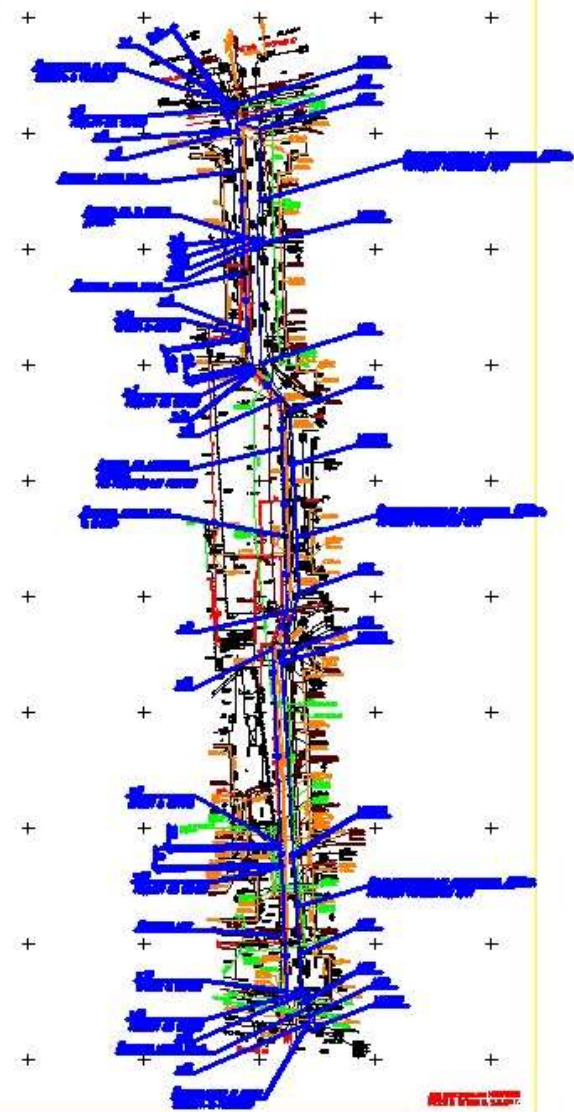

1

100% VERIFICATION
 100% TEST
 100% CHECK

Legend

Blue	Signal
Green	Power
Orange	Ground
Red	Control
Black	Shielding

100% VERIFICATION
 100% TEST
 100% CHECK

Part No.	Description	QTY
1
2

...
...
...

...	...
-----	-----